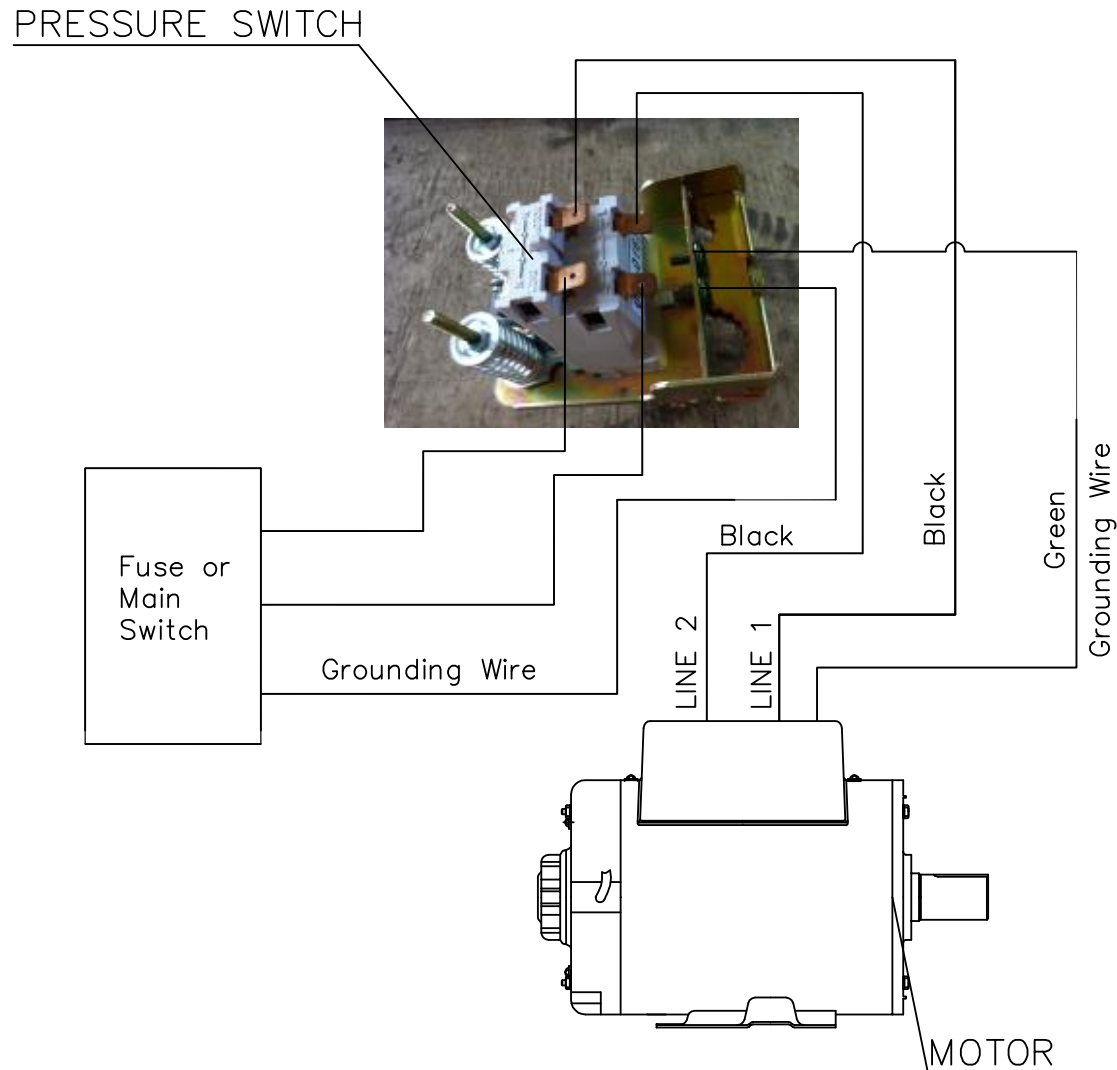

Commercial Series: Single Phase Wiring Diagram 3 HP, 1 Ph, 56 Frame Motors

For LaPlante Models:
V60215-755
C20215-755
W8215-755

LAPLANTE
COMPRESSOR
1830 W. 15th St.
Houston, TX 77008
Phone: 713-635-6291
Fax: 713-635-6360
Email: Sales@LaPlanteCompressor.com
Website: www.LaPlanteCompressor.com